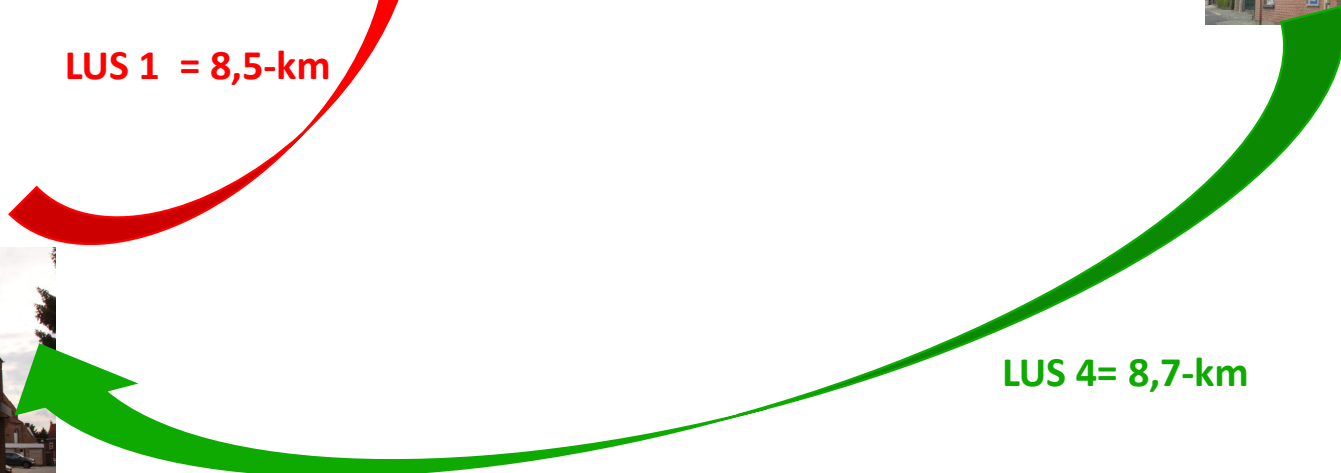

LUS 3 = 6-km

BRILLANTTOCHTEN 18-km = 17,8-km

BRILLANTTOCHTEN 25-km = 24,6-km

LUS 2 = 6,9-km

RUSTPOST DENDERWINDEKE

LUS 3 = 6,9-km

RUSTPOST LIEFERINGE

LUS 1 = 8,5-km

START

LUS 4 = 8,7-km

BRILLANTTOCHTEN 30-km = 31,0-km