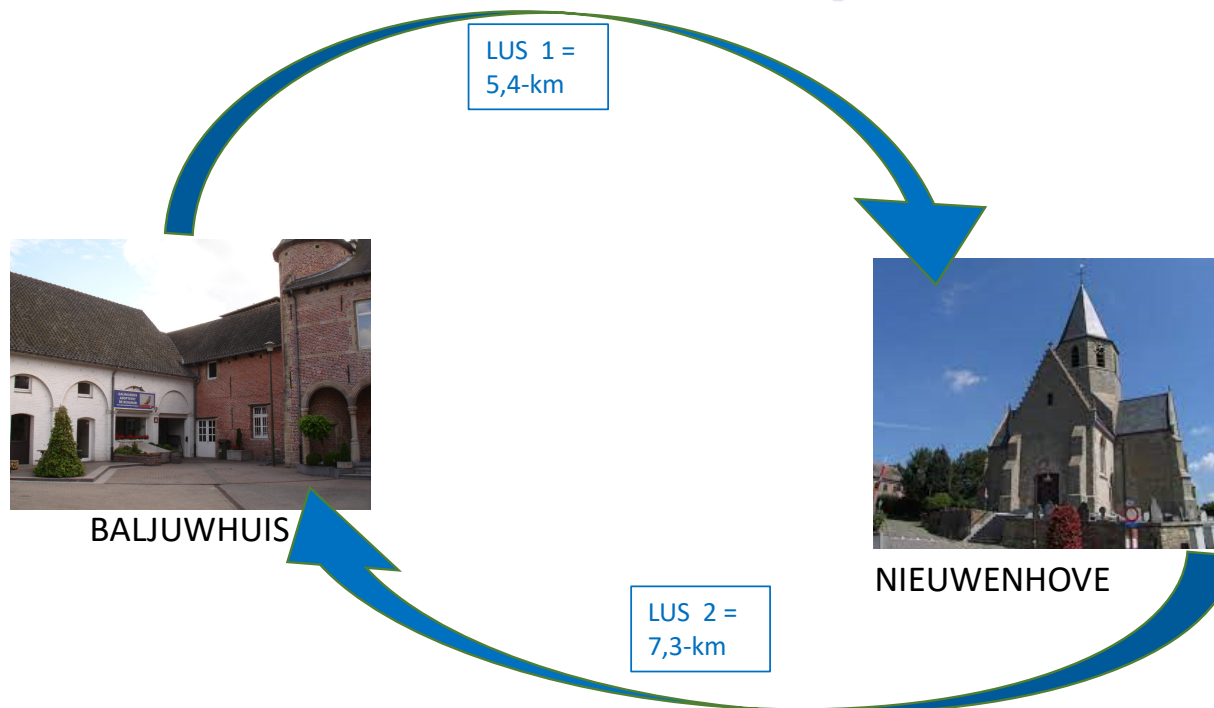

# BALJUWTOCHTEN

19-km = 19,5-km

NOODNUMMER  
0474-693829

# BALJUWTOCHTEN

16-km = 16,8-km

NOODNUMMER  
0474-693829

# BALJUWTOCHTEN

12-km = 12,7-km

NOODNUMMER  
0474-693829

# BALJUWTOCHTEN

8-km = 8,3-km

LUS 1 =  
3-km

BALJUWHUIS

LUS 2 =  
5,3-km

NOODNUMMER  
0474-693829