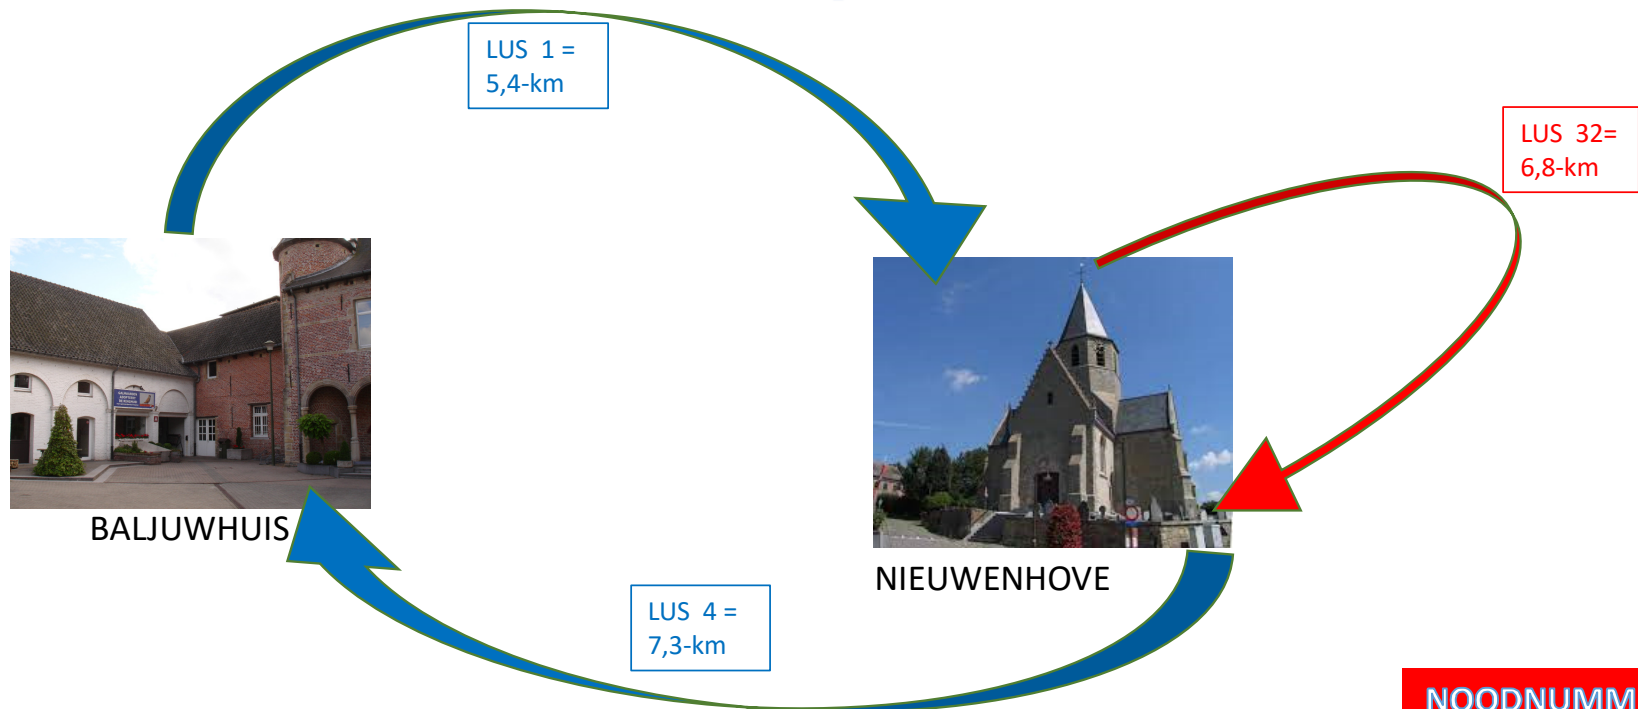

# BALJUWTOCHTEN

23-km = 23,8-km

NOODNUMMER  
0474-693829

# BALJUWTOCHTEN

19-km = 19,5-km

NOODNUMMER  
0474-693829

# BALJUWTOCHTEN

16-km = 16,8-km

NOODNUMMER  
0474-693829

# BALJUWTOCHTEN

12-km = 12,7-km

NOODNUMMER  
0474-693829