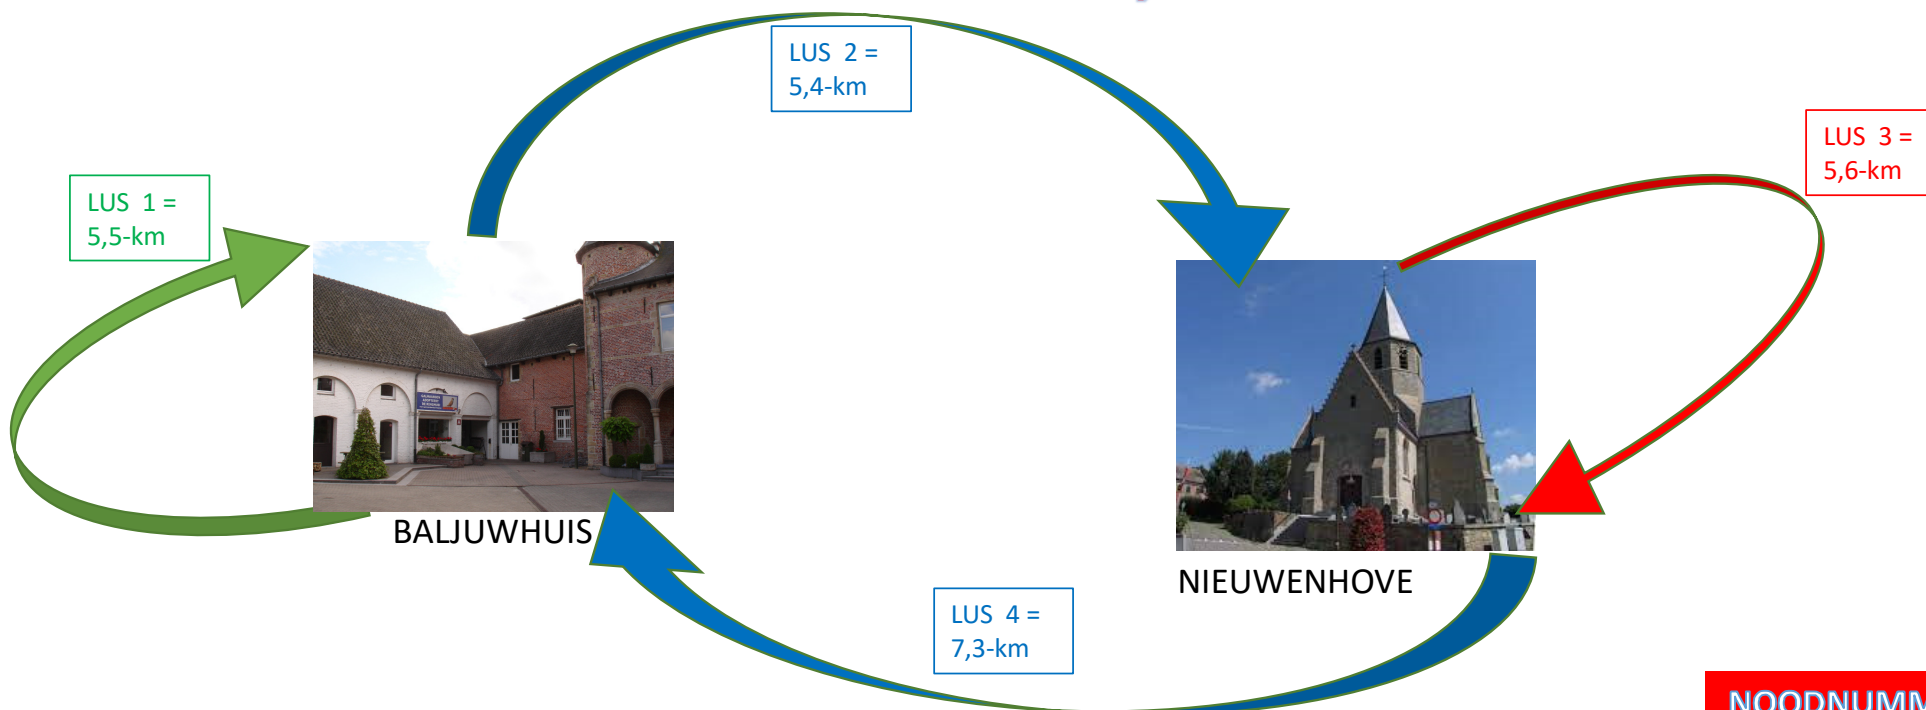

# BALJUWTOCHTEN

30-km = 29,6-km

NOODNUMMER  
0474-693829

# BALJUWTOCHTEN

23-km = 23,8-km

NOODNUMMER  
0474-693829

# BALJUWTOCHTEN

19-km = 19,5-km

NOODNUMMER  
0474-693829

# BALJUWTOCHTEN

16-km = 16,8-km

NOODNUMMER  
0474-693829