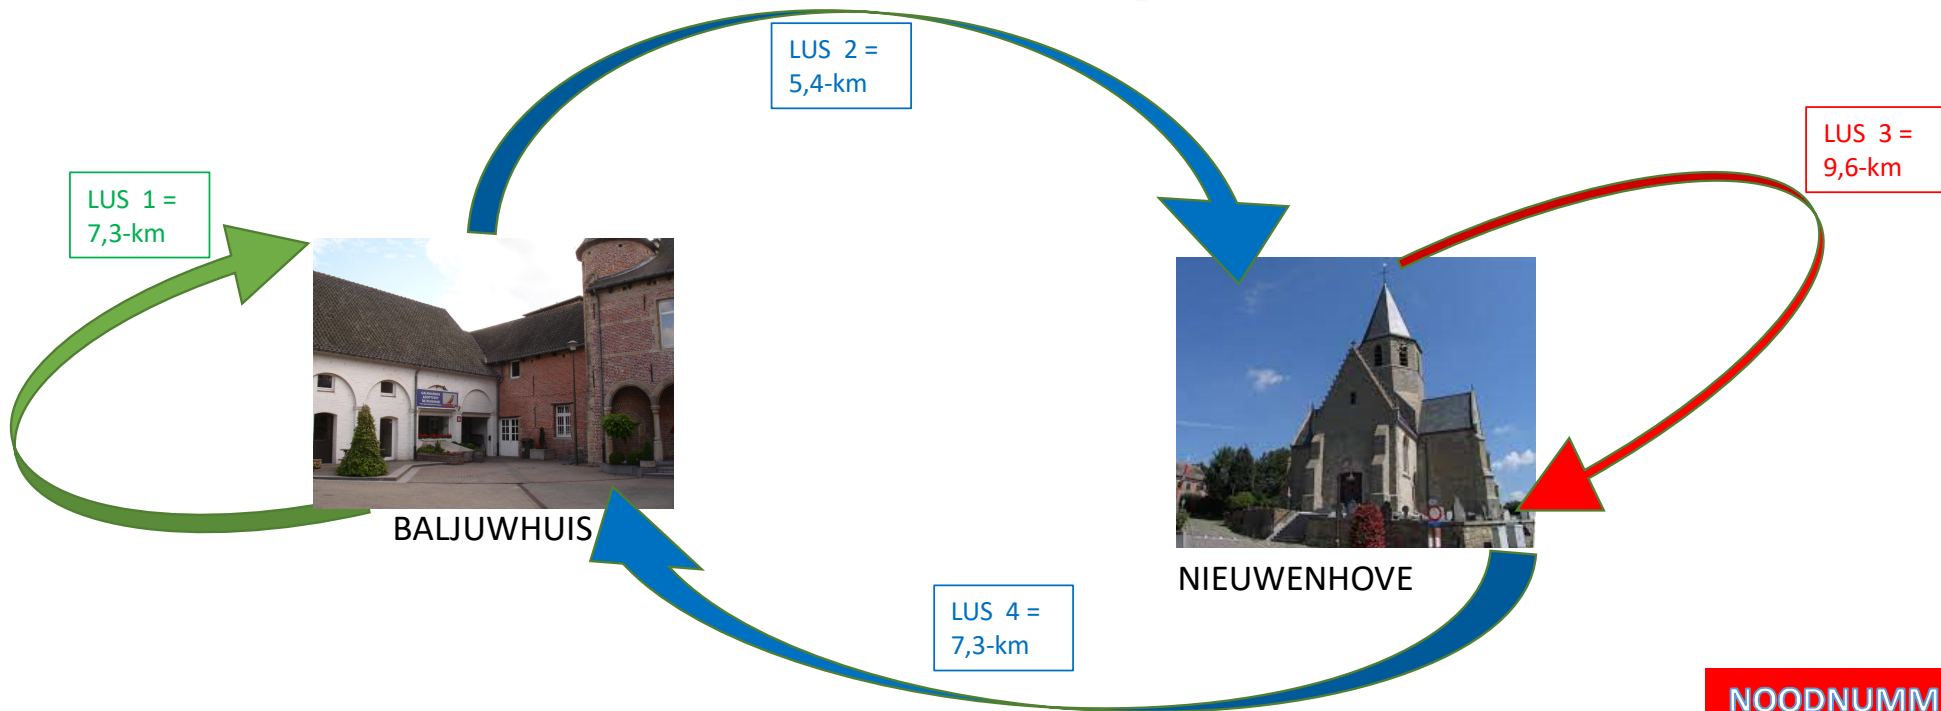

# BALJUWTOCHTEN

30-km = 29,6-km

NOODNUMMER  
0474-693829

# BALJUWTOCHTEN

23-km = 23,8-km

NOODNUMMER  
0474-693829

# BALJUWTOCHTEN

19-km = 19,5-km

NOODNUMMER  
0474-693829

# BALJUWTOCHTEN

16-km = 16,8-km

NOODNUMMER  
0474-693829