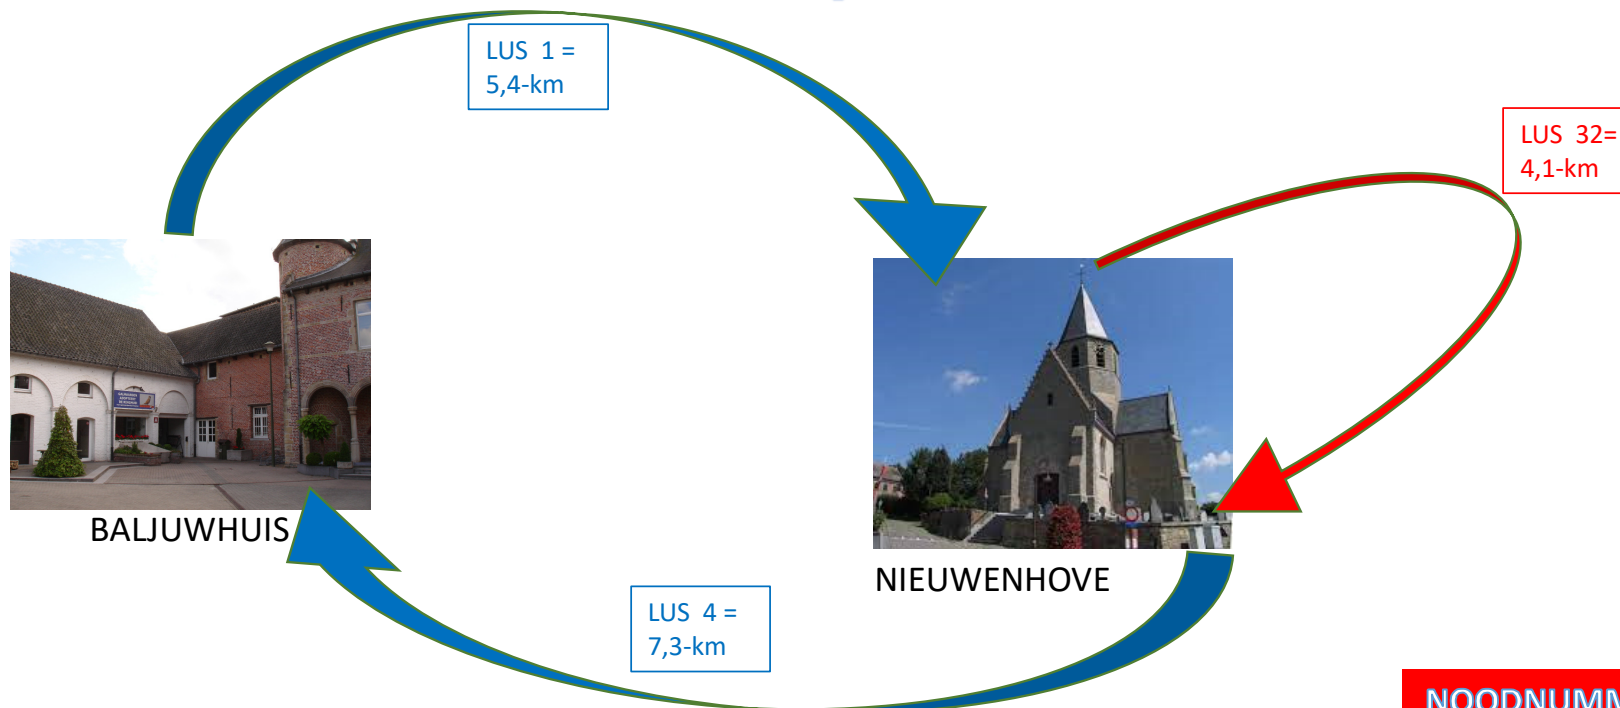

# BALJUWTOCHTEN

23-km = 23,8-km

NOODNUMMER  
0474-693829

# BALJUWTOCHTEN

19-km = 19,5-km

NOODNUMMER  
0474-693829

# BALJUWTOCHTEN

16-km = 16,8-km

NOODNUMMER  
0474-693829

# BALJUWTOCHTEN

12-km = 12,7-km

NOODNUMMER  
0474-693829