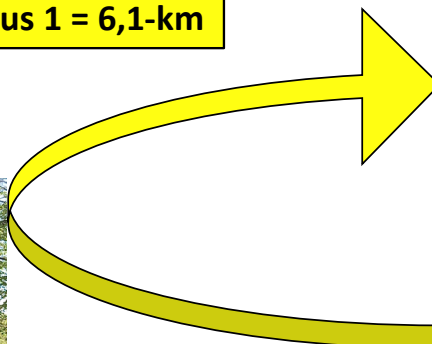

Lus 1 = 6,1-km

VOLLEZEE
START – RUSTPOST